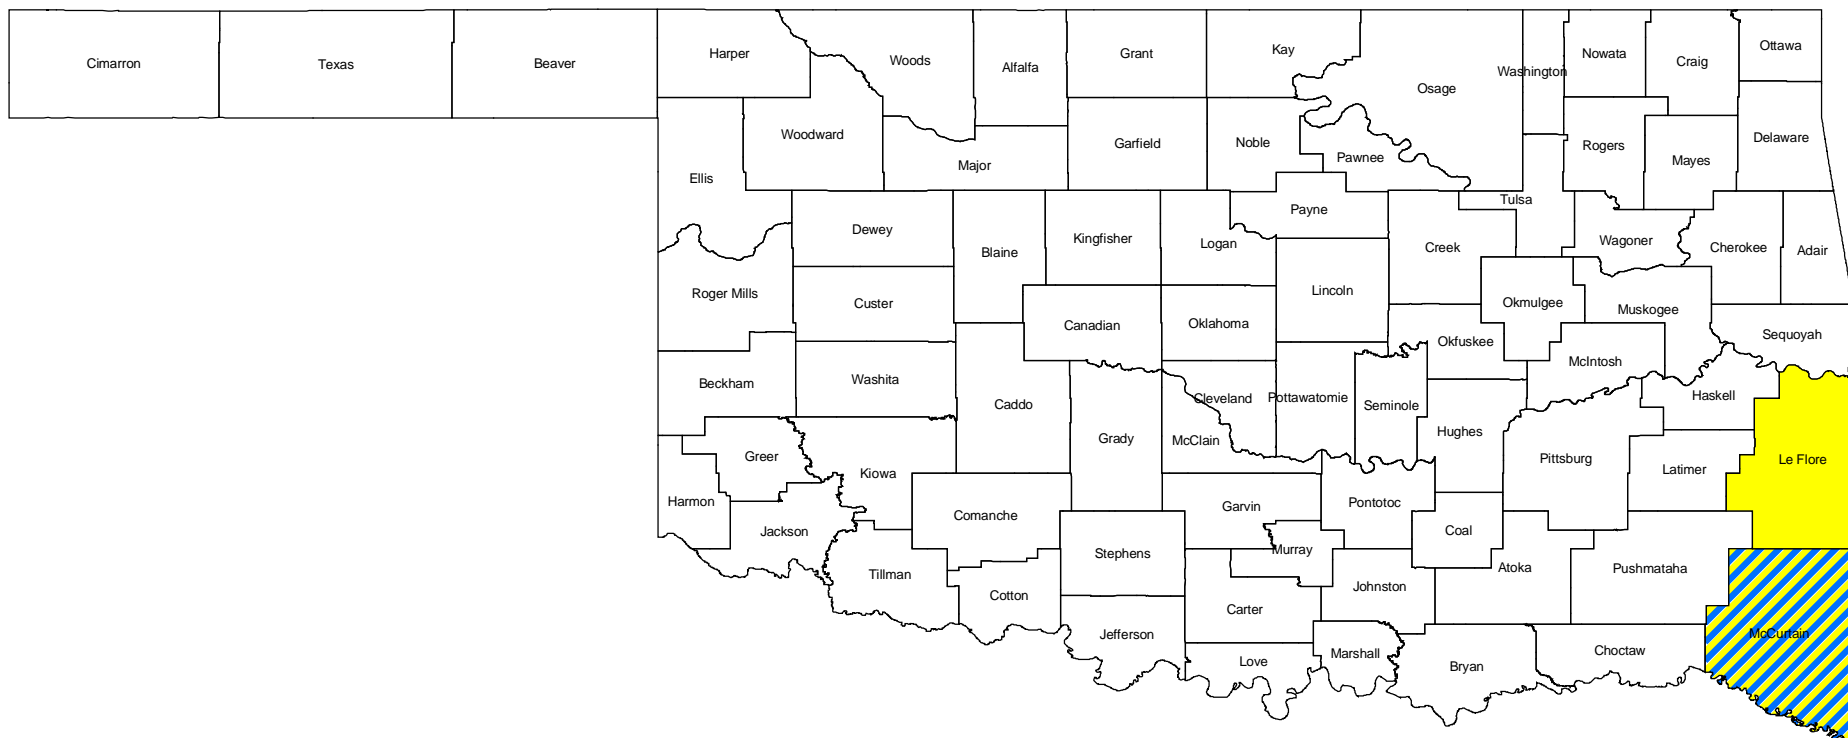

Oklahoma

Corynorhinus rafinesquii

DRAFT Species Distribution

Updated: *1 September 2008*

Species occurrence records from heritage databases have been mapped within three categories as described below. We would like to discuss changes to this structure and the accuracy of these distributions during our workshop in September and provide this draft in advance of the workshop so you can be better prepared for the discussions.

- 1) Pre-1995: distribution records obtained for the county prior to 1995
- 2) Post-1995: distribution data obtained for the county in 1995 and after
- 3) Counties that have distribution records for both time periods

Pre-1995 County Records

Le Flore

Post 1995 County Records

** no records provided

Counties with pre and post 1995 records

McCurtain

Oklahoma

Corynorhinus rafinesquii

DRAFT : *Corynorhinus rafinesquii* distribution
 NOT FOR DISTRIBUTION
 updated: 1 September 2008
 Bat Conservation International and Southeastern Bat Diversity Network

County Records prior to 1995
 County Records 1995 or later
 County Records both pre- and post-1995