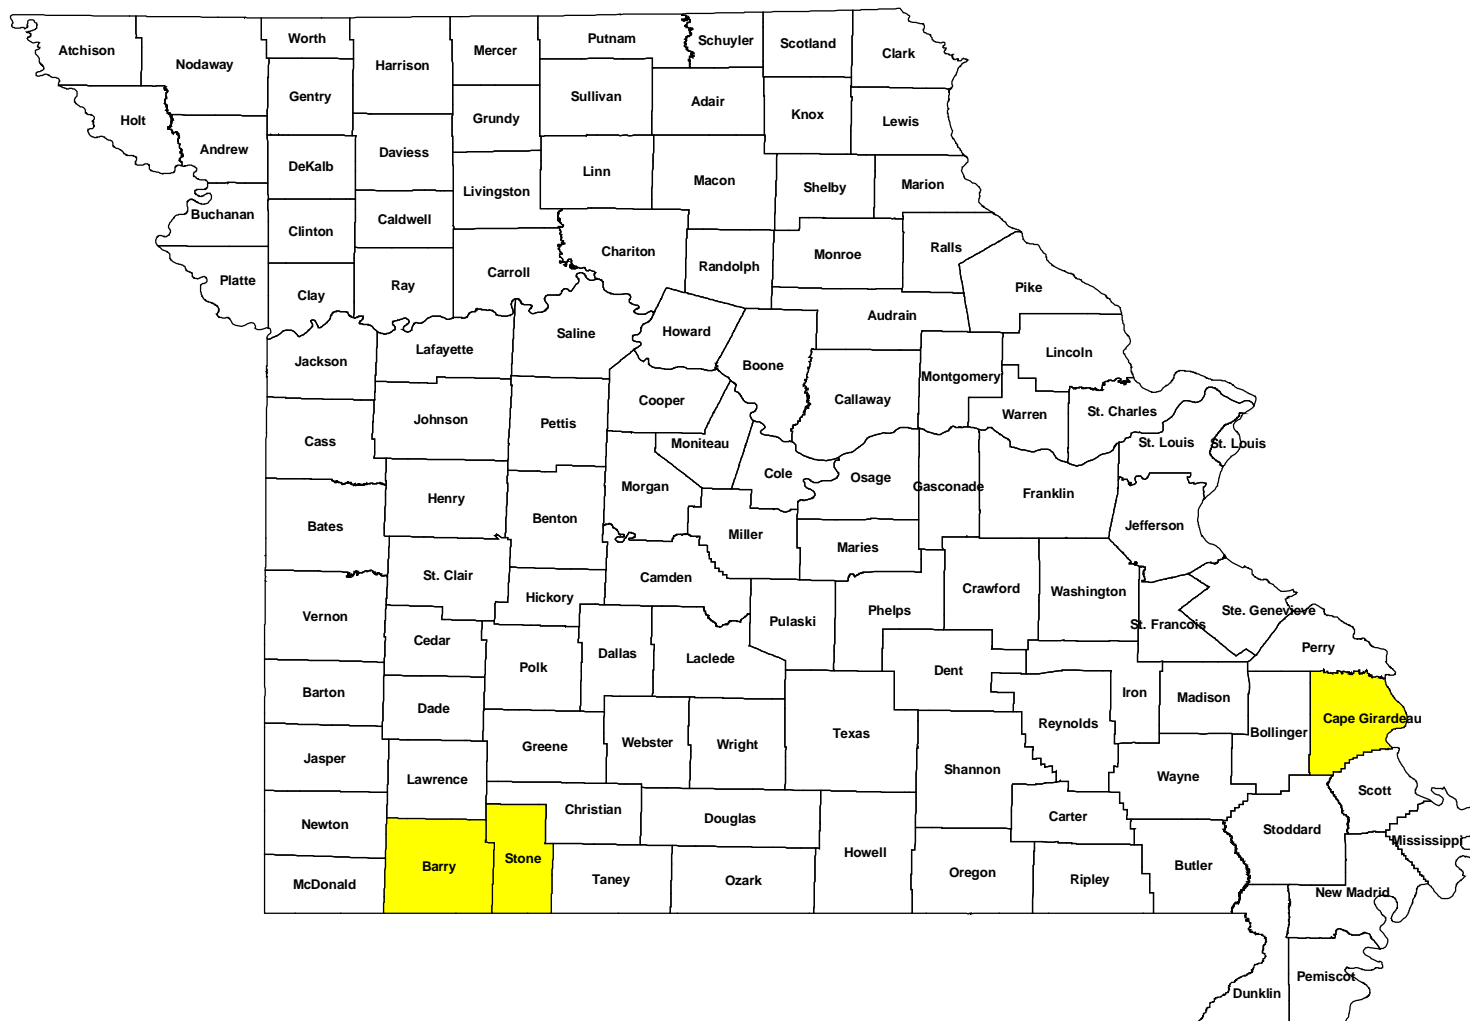

Missouri

Corynorhinus rafinesquii

DRAFT Species Distribution

Updated: 1 September 2008

Species occurrence records from heritage databases have been mapped within three categories as described below. We would like to discuss changes to this structure and the accuracy of these distributions during our workshop in September and provide this draft in advance of the workshop so you can be better prepared for the discussions.

- 1) Pre-1995: distribution records obtained for the county prior to 1995
- 2) Post-1995: distribution data obtained for the county in 1995 and after
- 3) Counties that have distribution records for both time periods

Pre-1995 County Records

Barry

Cape Girardeau

Stone

Post 1995 County Records

** no records provided

Counties with pre and post 1995 records

** no records provided

Missouri

Corynorhinus rafinesquii

DRAFT : *Corynorhinus rafinesquii* distribution
 NOT FOR DISTRIBUTION
 updated: 1 September 2008
 Bat Conservation International and Southeastern Bat Diversity Network

- County records prior to 1995
- County records 1995 or later
- County records both pre- and post-1995