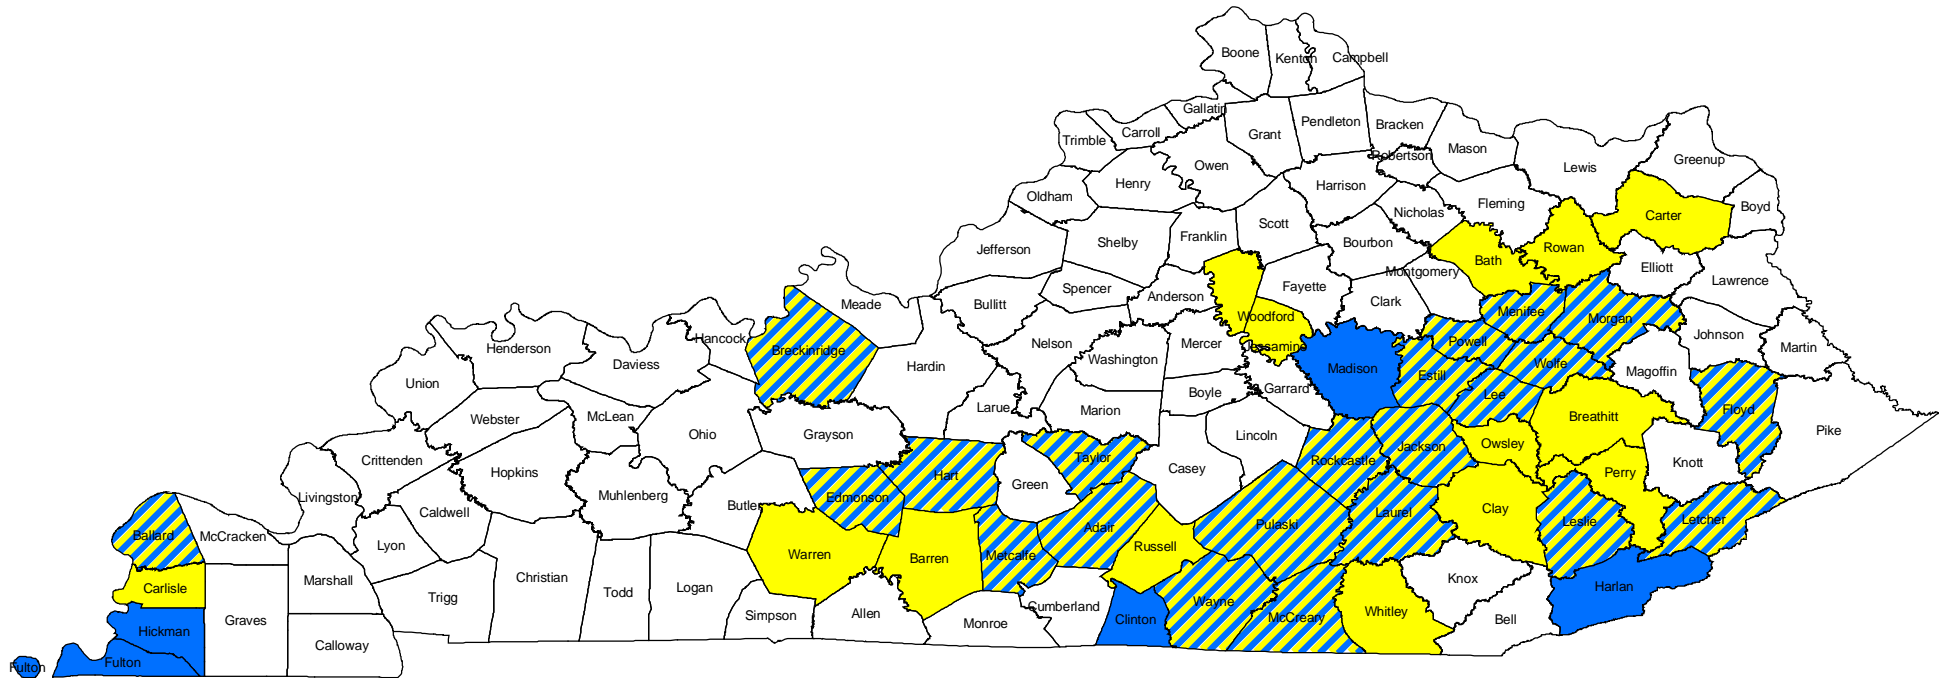

Kentucky

Corynorhinus rafinesquii

DRAFT Species Distribution

Updated: 1 September 2008

Species occurrence records from heritage databases have been mapped within three categories as described below. We would like to discuss changes to this structure and the accuracy of these distributions during our workshop in September and provide this draft in advance of the workshop so you can be better prepared for the discussions.

- 1) Pre-1995: distribution records obtained for the county prior to 1995
- 2) Post-1995: distribution data obtained for the county in 1995 and after
- 3) Counties that have distribution records for both time periods

Adair
Ballard
Breckinridge
Edmonson
Estill
Floyd
Hart
Jackson
Laurel
Lee
Leslie
Letcher
McCreary
Menifee
Metcalfe
Morgan
Rockcastle
Taylor
Powell
Pulaski
Wayne
Wolfe

Kentucky

Corynorhinus rafinesquii

DRAFT : *Corynorhinus rafinesquii* distribution
 NOT FOR DISTRIBUTION
 updated: 1 September 2008
 Bat Conservation International and Southeastern Bat Diversity Network

- County Records prior to 1995
- County Records 1995 or later
- County Records both pre- and post-1995