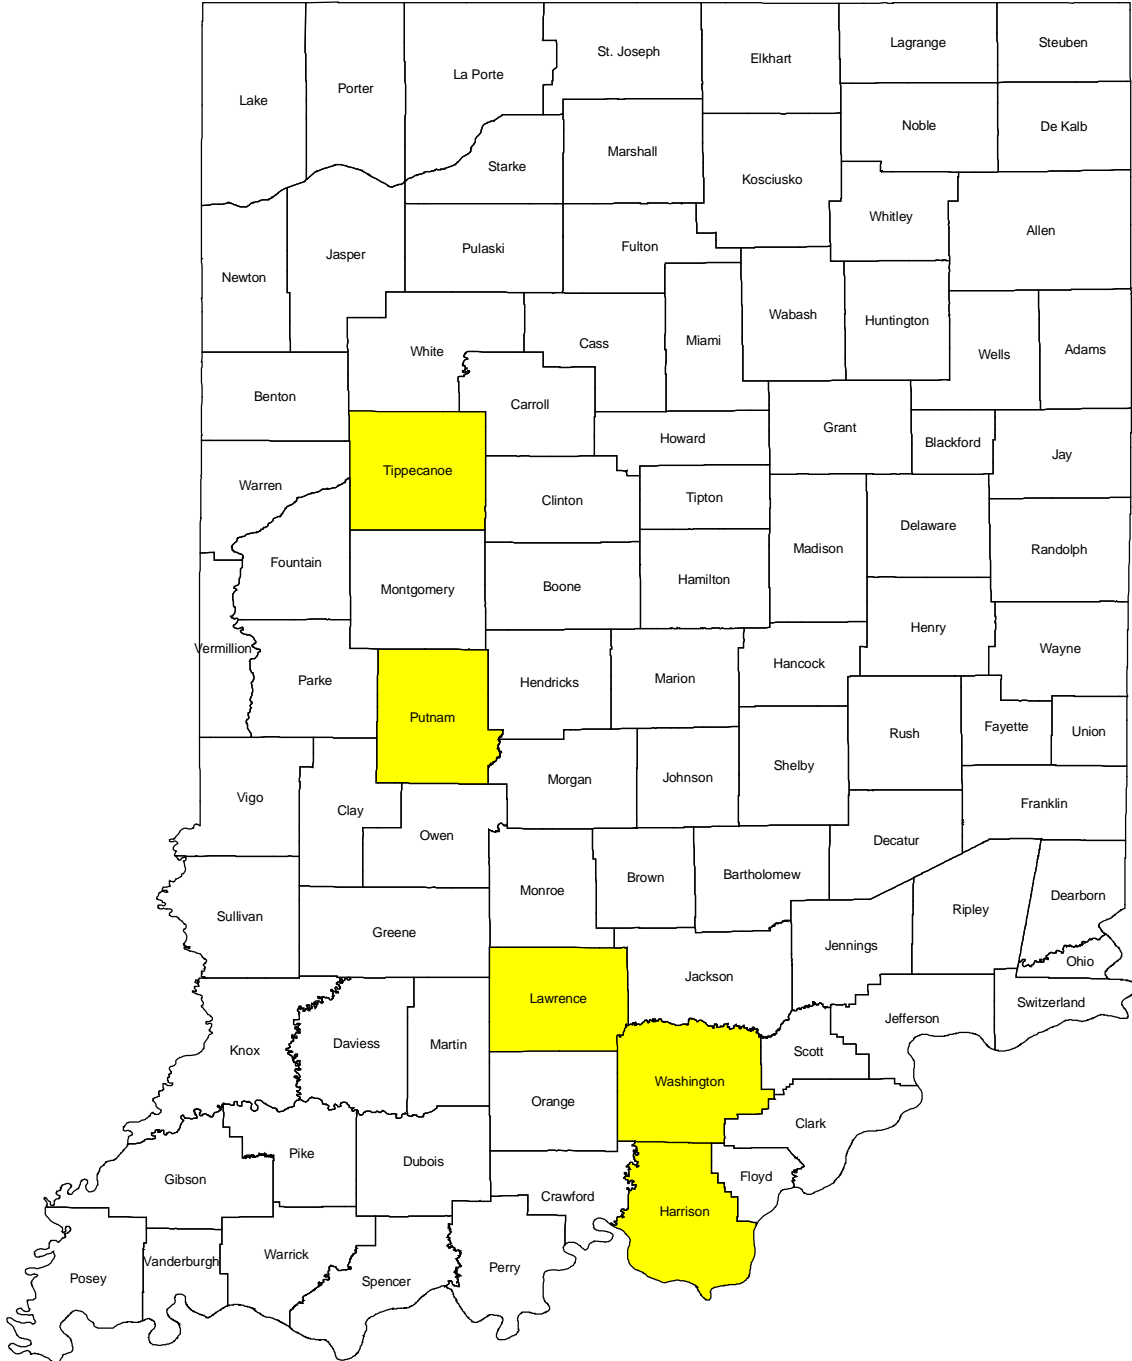

Indiana

Corynorhinus rafinesquii

DRAFT Species Distribution

Updated: 1 September 2008

Species occurrence records from heritage databases have been mapped within three categories as described below. We would like to discuss changes to this structure and the accuracy of these distributions during our workshop in September and provide this draft in advance of the workshop so you can be better prepared for the discussions.

- 1) Pre-1995: distribution records obtained for the county prior to 1995
- 2) Post-1995: distribution data obtained for the county in 1995 and after
- 3) Counties that have distribution records for both time periods

Counties with pre and post 1995 records

** no records provided

Indiana

Corynorhinus rafinesquii

DRAFT : *Corynorhinus rafinesquii* distribution
NOT FOR DISTRIBUTION
 updated: 1 September 2008
 Bat Conservation International and Southeastern Bat Diversity Network

- County records prior to 1995
- County records 1995 or later
- County records both pre- and post-1995