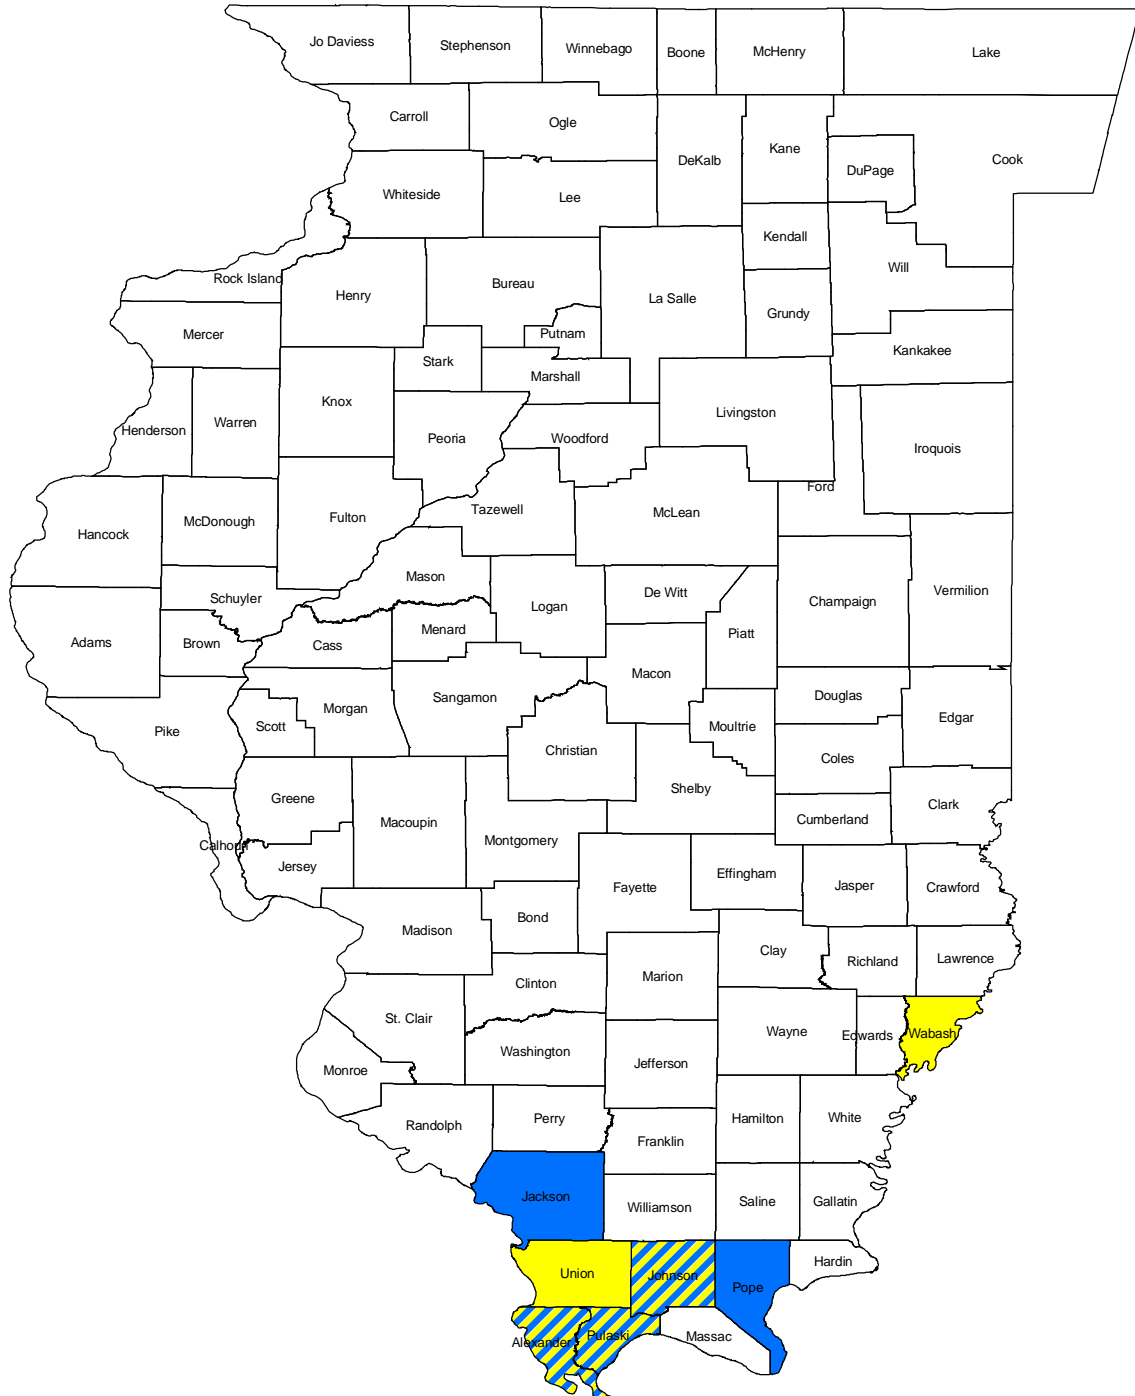

Illinois

Corynorhinus rafinesquii

DRAFT : *Corynorhinus rafinesquii* distribution
NOT FOR DISTRIBUTION
updated: 1 September 2008
Bat Conservation International and Southeastern Bat Diversity Network

- County records prior to 1995
- County records 1995 or later
- County records both pre- and post-1995